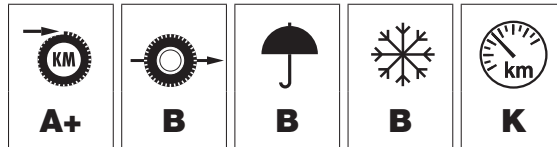

BRM1

Category:

- All-position

Applications:

- High-wear service on soft and/or abrasive ground
- Waste haulage

Benefits:

- All position ON/OFF design with high mileage potential
- Excellent resistance to cuts and punctures
- Improved resistance to stone penetrations

Drive						
Rib		★★	★★★★	★		
Trailer